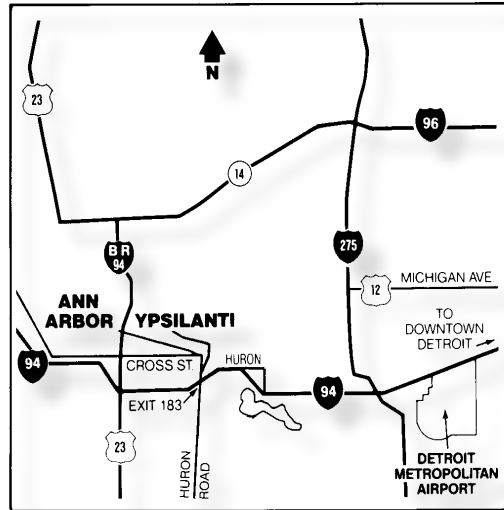

Ypsilanti Marriott at Eagle Crest

1275 S. Huron Street
Ypsilanti, Michigan 48197
Phone: 734.487.2000

Driving Directions

From Metro Detroit Airport

Take I-94 West towards Chicago. Exit at Exit 183 and head South (turn left). Turn left into the Eagle Crest Conference Resort.

From US 23 North

Take US 23 South to I-94 East. Exit at Exit 183 and head South (turn right). Turn left into the Eagle Crest Conference Resort.

From US 23 South

Take I-94 East towards Detroit. Exit at Exit 183 and head South (turn right). Turn left into the Eagle Crest Conference Resort.